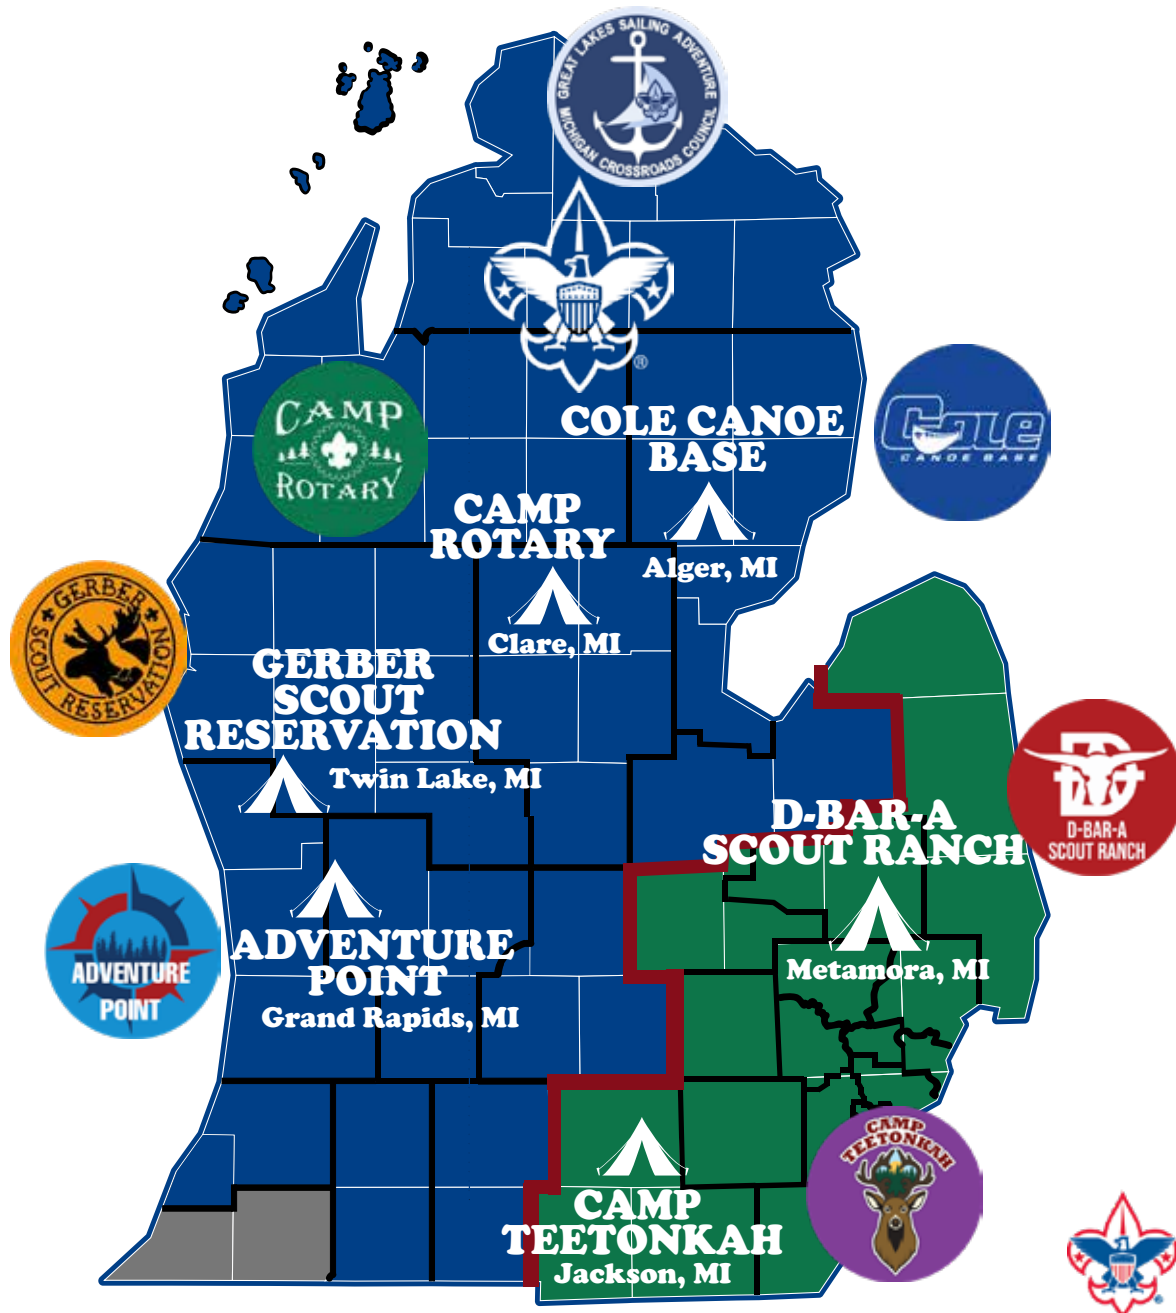

Michigan Crossroads Council Camps

Cole Canoe Base

1356 E. Greenwood Road
Alger, MI 48610

Gerber Scout Reservation

1733 Owasippe Road
Twin Lake, MI 49457

Camp Rotary

3201 S. Clare Avenue
Clare, MI 48617

D-Bar-A Scout Ranch

880 E. Sutton Road
Metamora, MI 48455

Camp Teetonkah

3710 Burkhart Road
Jackson, MI 49201

Adventure Point

3213 Walker Avenue NW
Grand Rapids, MI 49544

Great Lakes Sailing Adventure

c/o Corporate offices
14258 Michigan Street
P.O. Box 129
Eagle, MI 48822

BOY SCOUTS OF AMERICA
MICHIGAN CROSSROADS COUNCIL