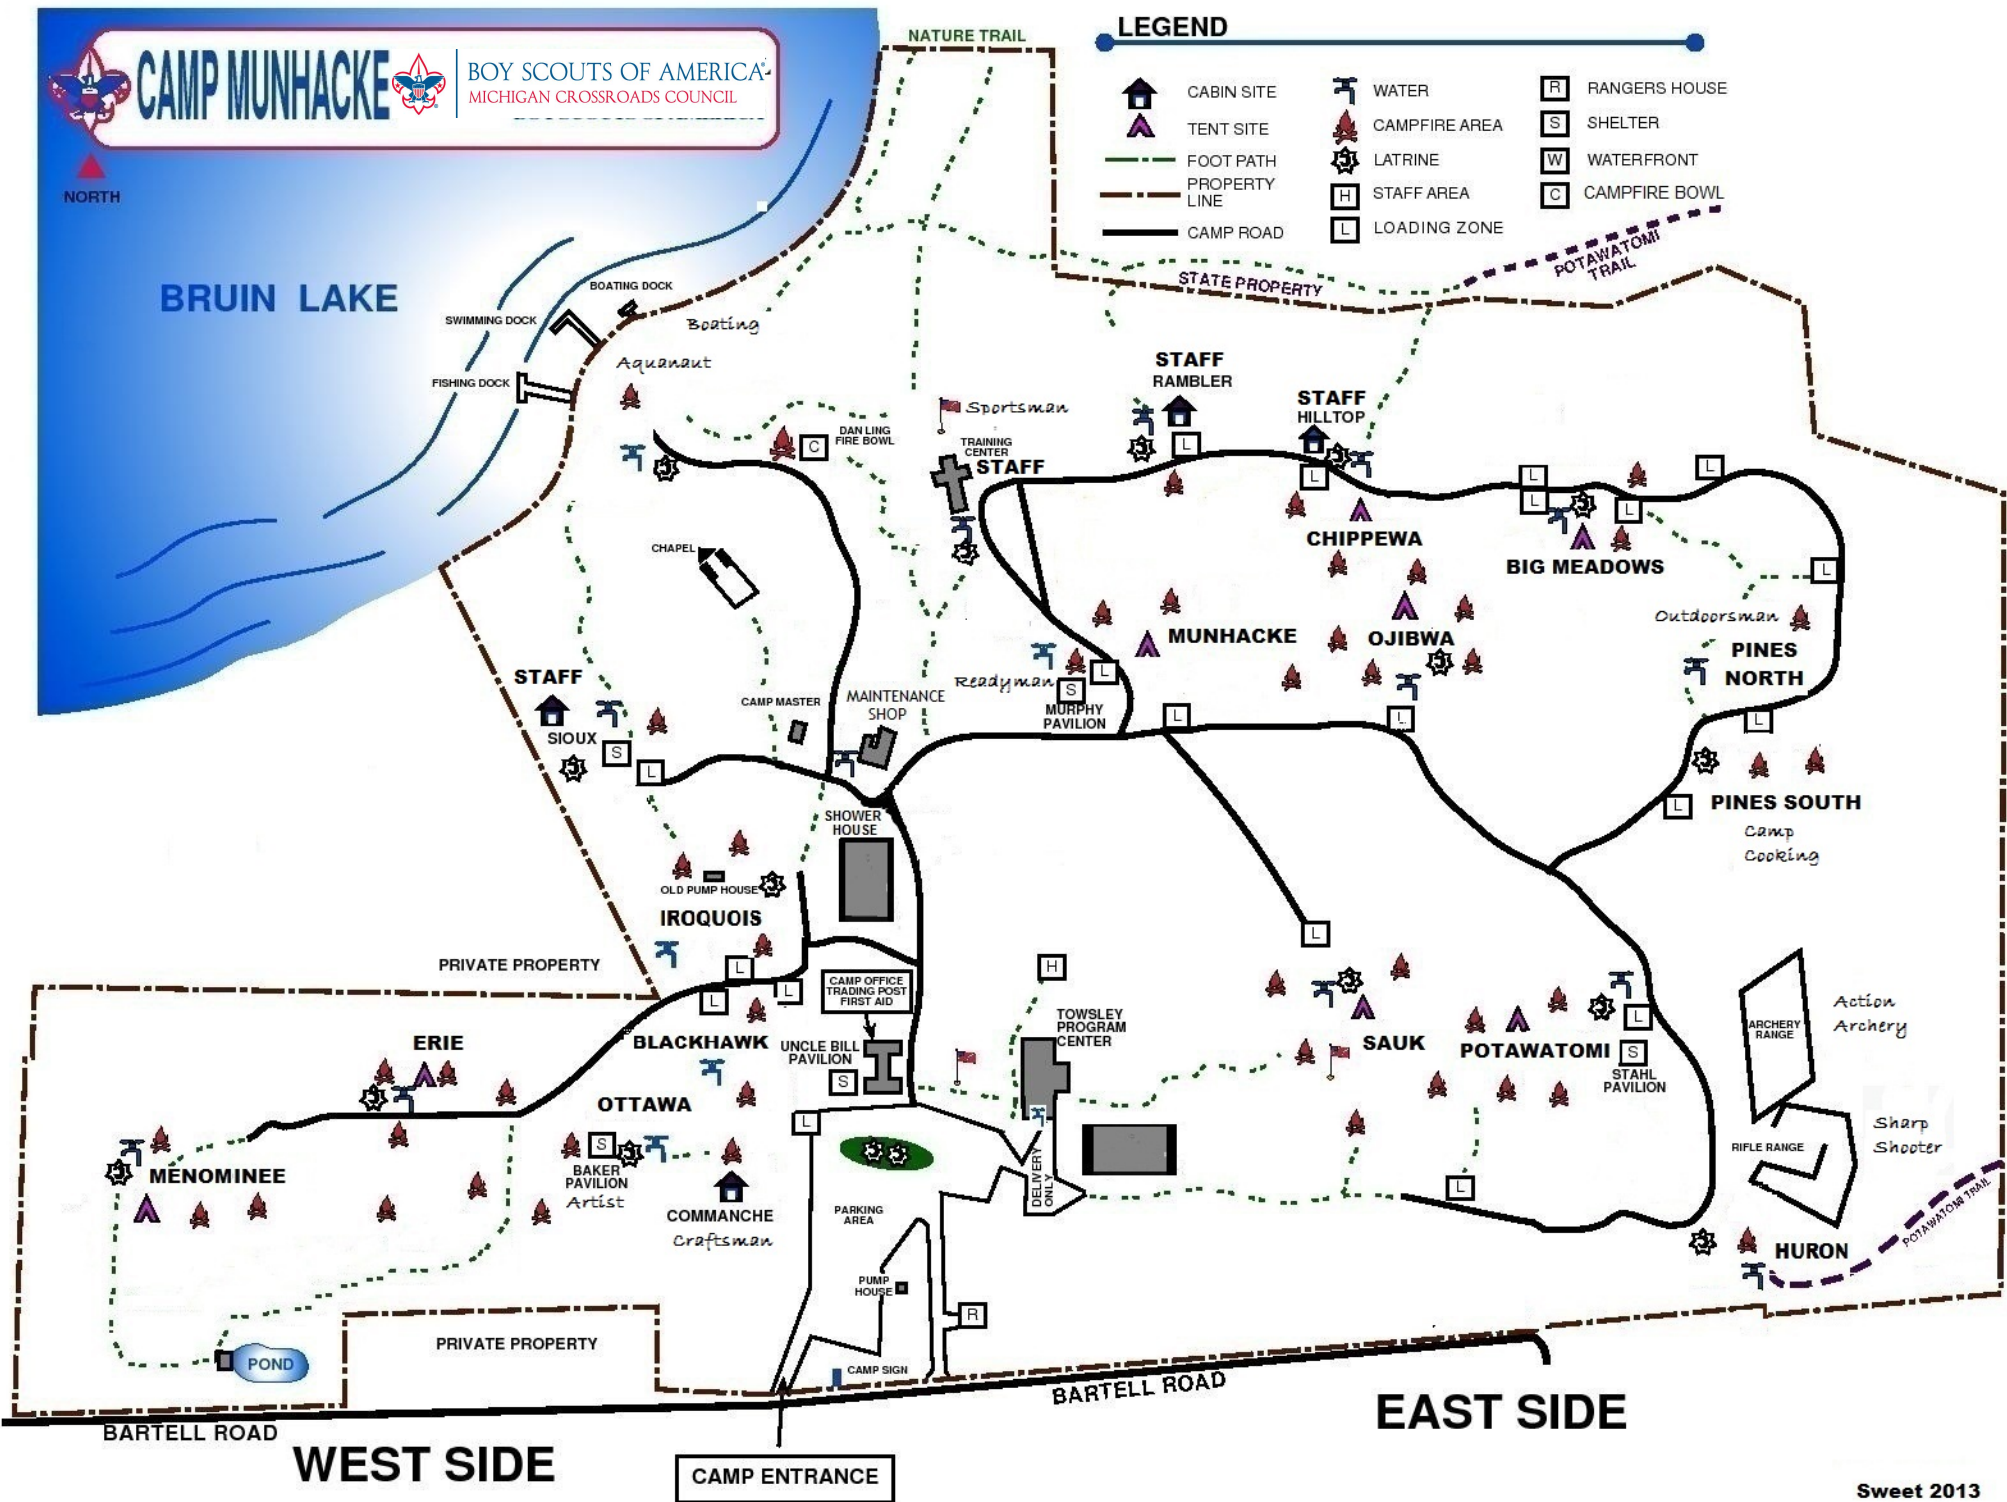

LEGEND

- | | | | | | |
|---|---------------|---|---------------|---|---------------|
|  | CABIN SITE |  | WATER |  | RANGERS HOUSE |
|  | TENT SITE |  | CAMPFIRE AREA |  | SHELTER |
|  | FOOT PATH |  | LATRINE |  | WATERFRONT |
|  | PROPERTY LINE |  | STAFF AREA |  | CAMPFIRE BOWL |
|  | CAMP ROAD |  | LOADING ZONE | | |

WEST SIDE

CAMP ENTRANCE

EAST SIDE