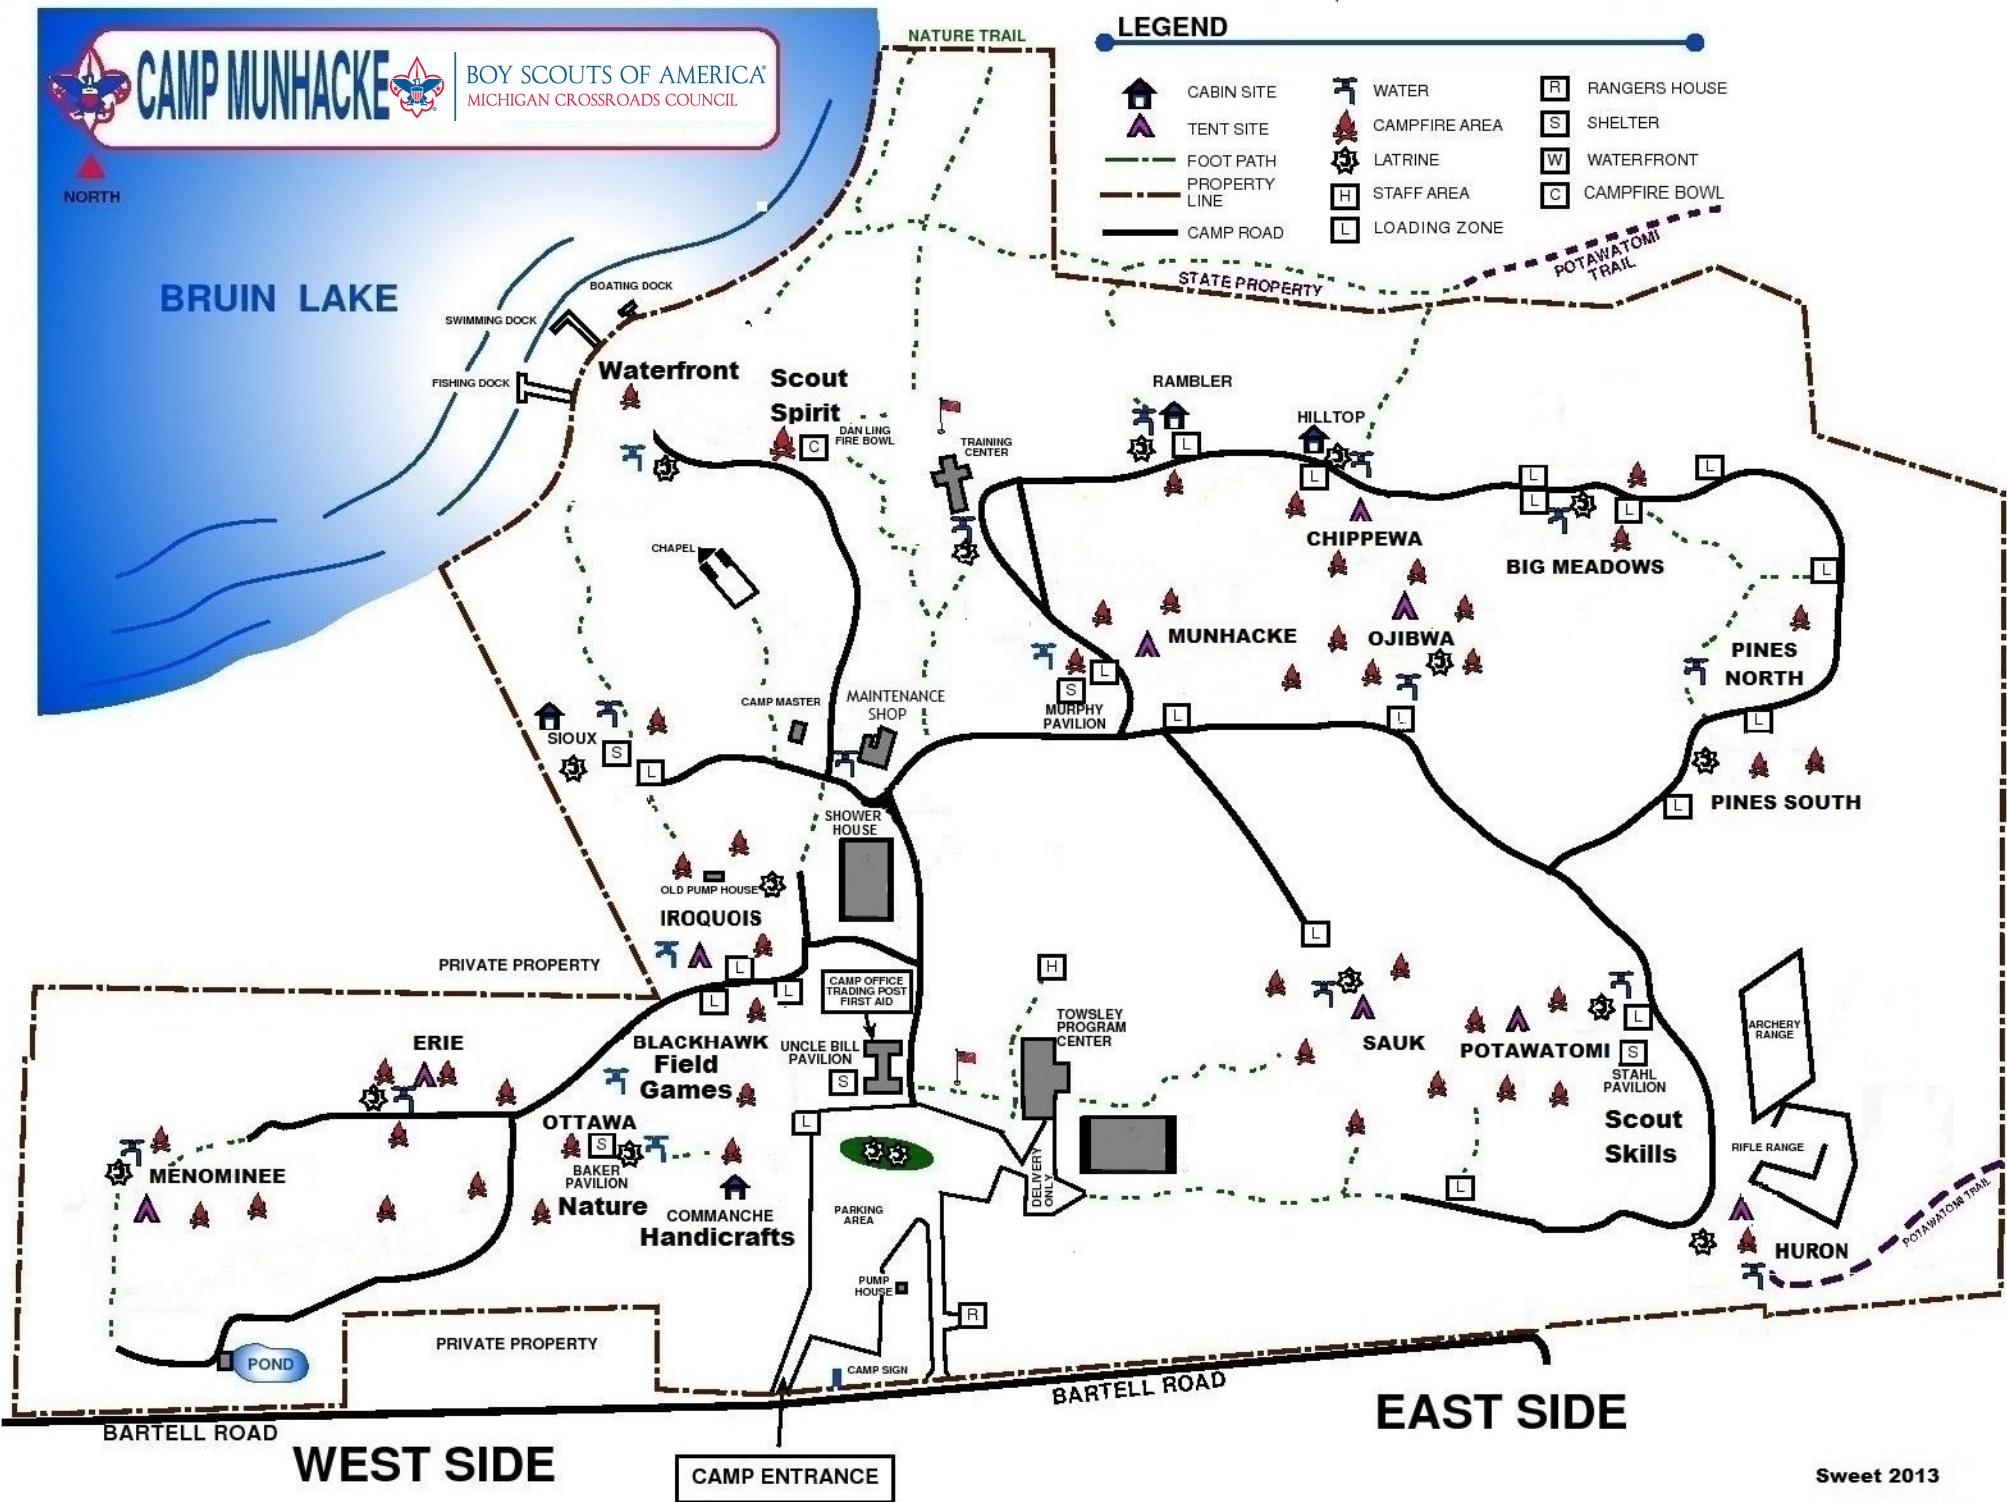

LEGEND

- | | | | | | |
|---|---------------|---|---------------|---|---------------|
|  | CABIN SITE |  | WATER |  | RANGERS HOUSE |
|  | TENT SITE |  | CAMPFIRE AREA |  | SHELTER |
|  | FOOT PATH |  | LATRINE |  | WATERFRONT |
|  | PROPERTY LINE |  | STAFF AREA |  | CAMPFIRE BOWL |
|  | CAMP ROAD |  | LOADING ZONE | | |

WEST SIDE

CAMP ENTRANCE

EAST SIDE