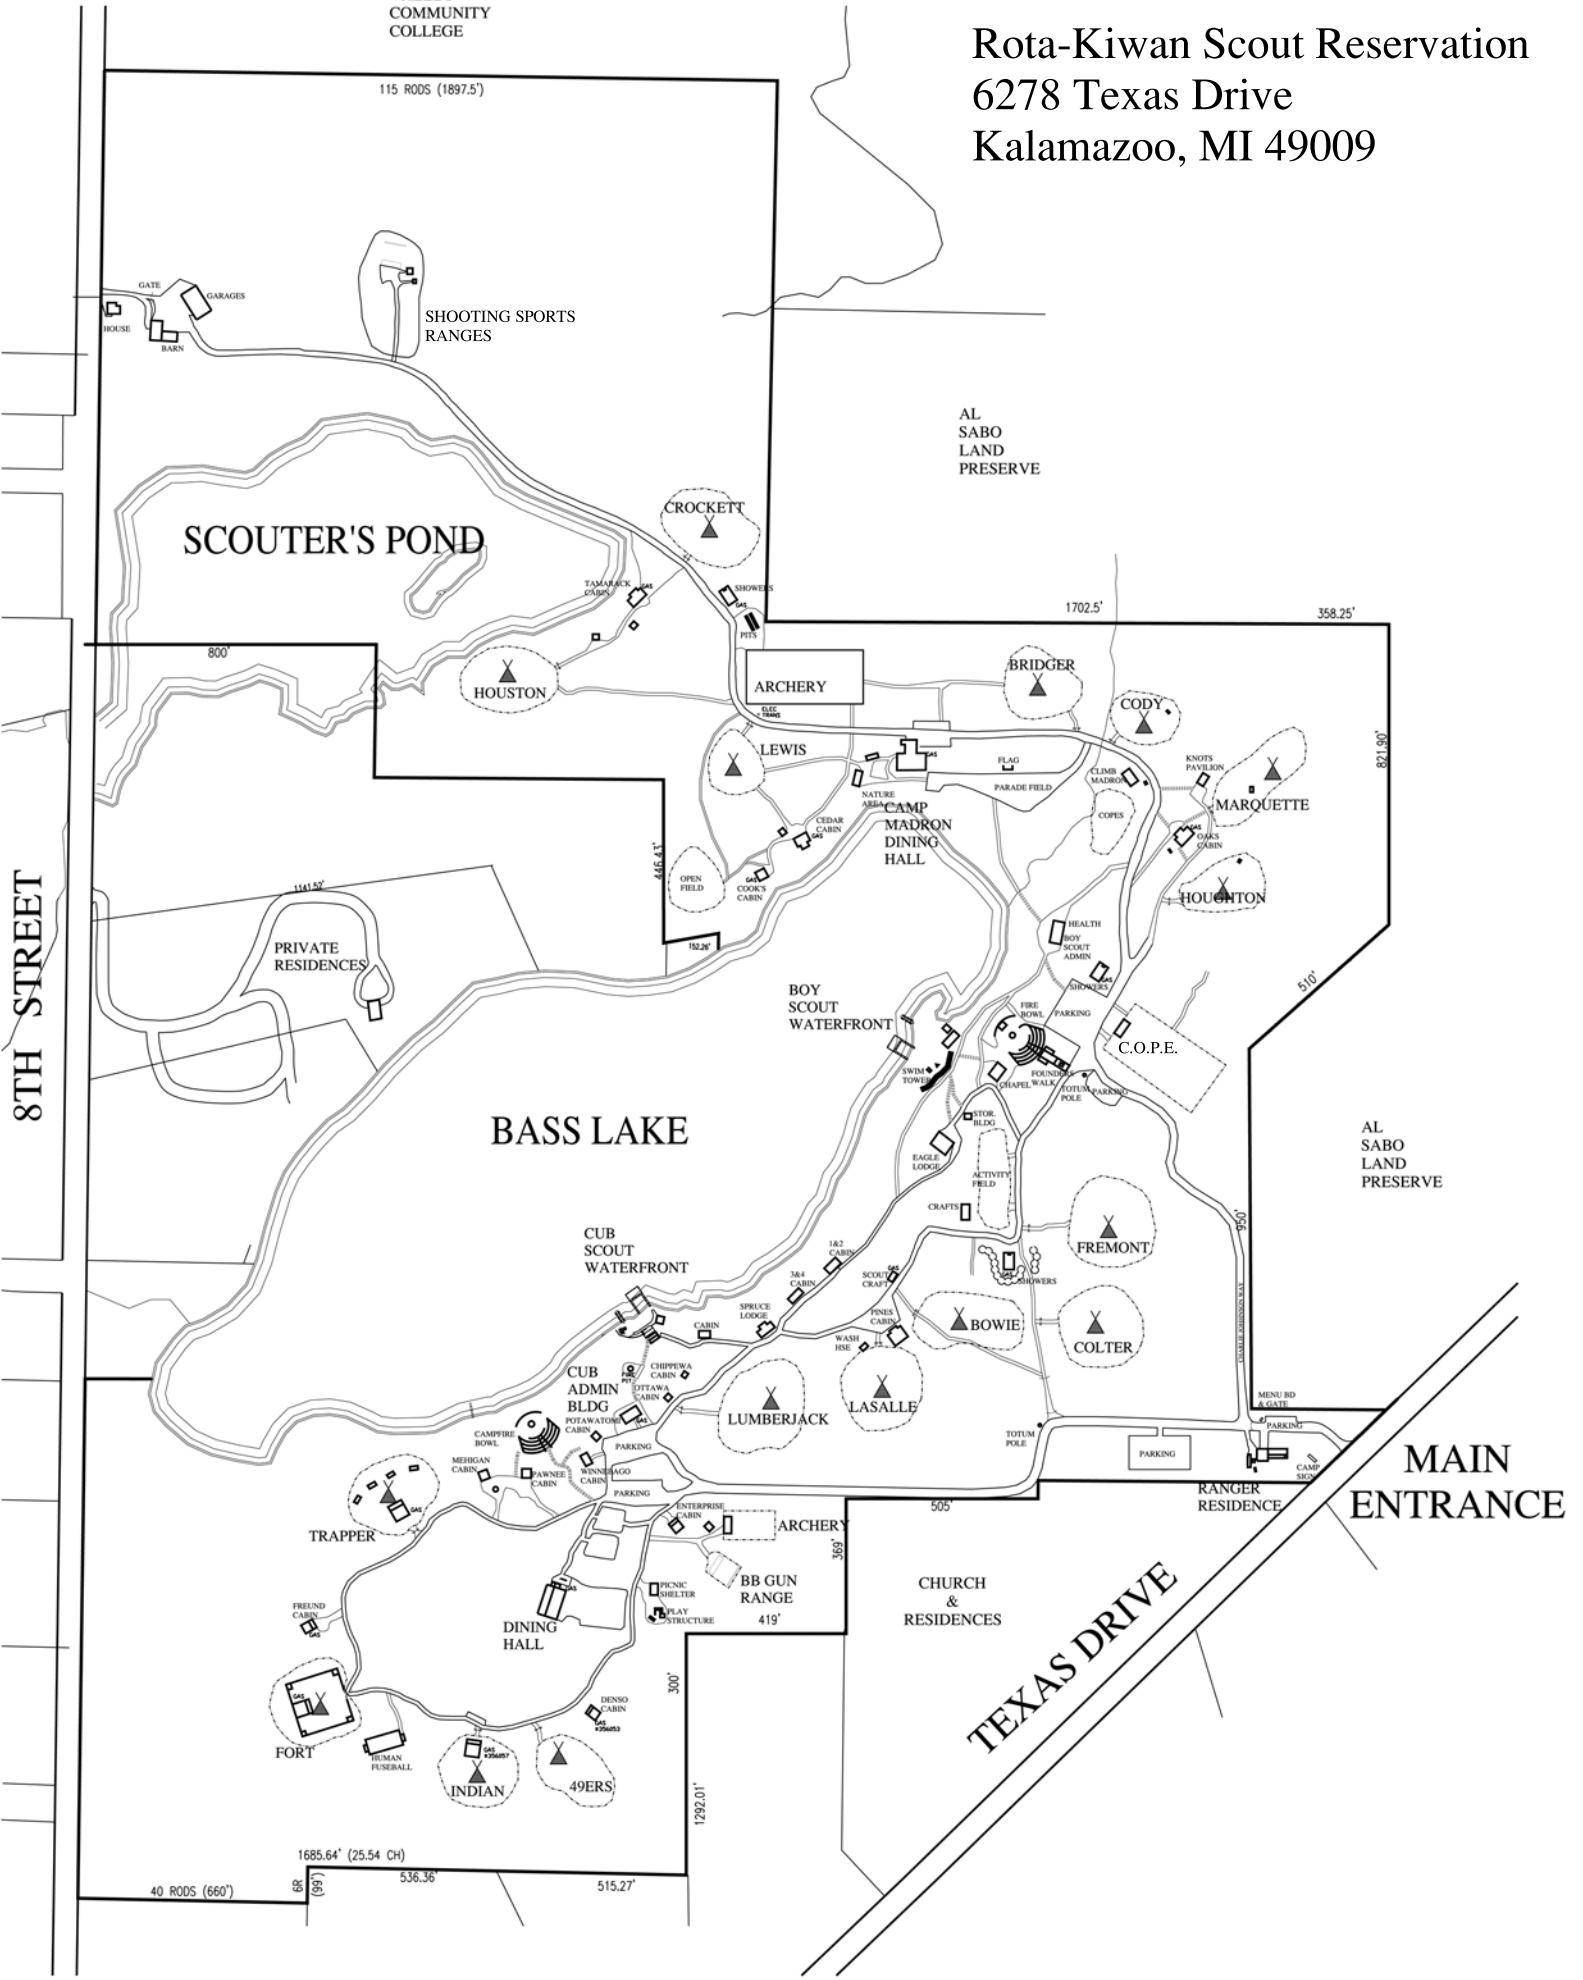

KALAMAZOO VALLEY COMMUNITY COLLEGE

Rota-Kiwan Scout Reservation
6278 Texas Drive
Kalamazoo, MI 49009

8TH STREET

SCOUTER'S POND

BASS LAKE

MAIN ENTRANCE

TEXAS DRIVE